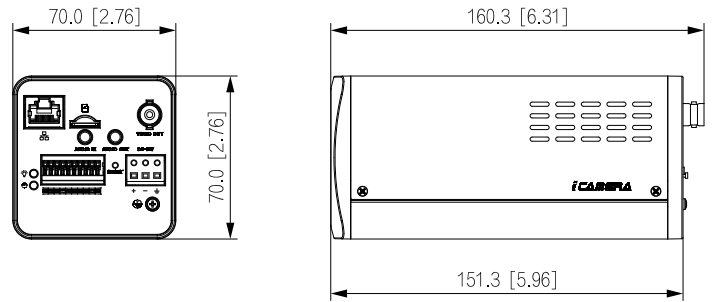

Power

Power Supply	12 V DC, 1.5A ± 10% PoE (802.3af)
Power Consumption	6W

Environment

Operating Temperature	-25 °C to +60 °C (-13 °F to +140 °F)
Operating Humidity	≤ 95%RH
Protection	TVS 6000V lightning proof; surge protection; voltage transient protection

Certification

Certification	CE: EN55032/EN55024/EN50130-4 FCC: Part15 subpartB, ANSI C63.4-2014

Structure

Dimensions	160.3 mm × 70.0 mm × 78.0 mm (6.31" × 2.76" × 3.07") (L × W × H)
Net Weight	0.8 kg (1.76 lb)

Dimensions (mm[inch])